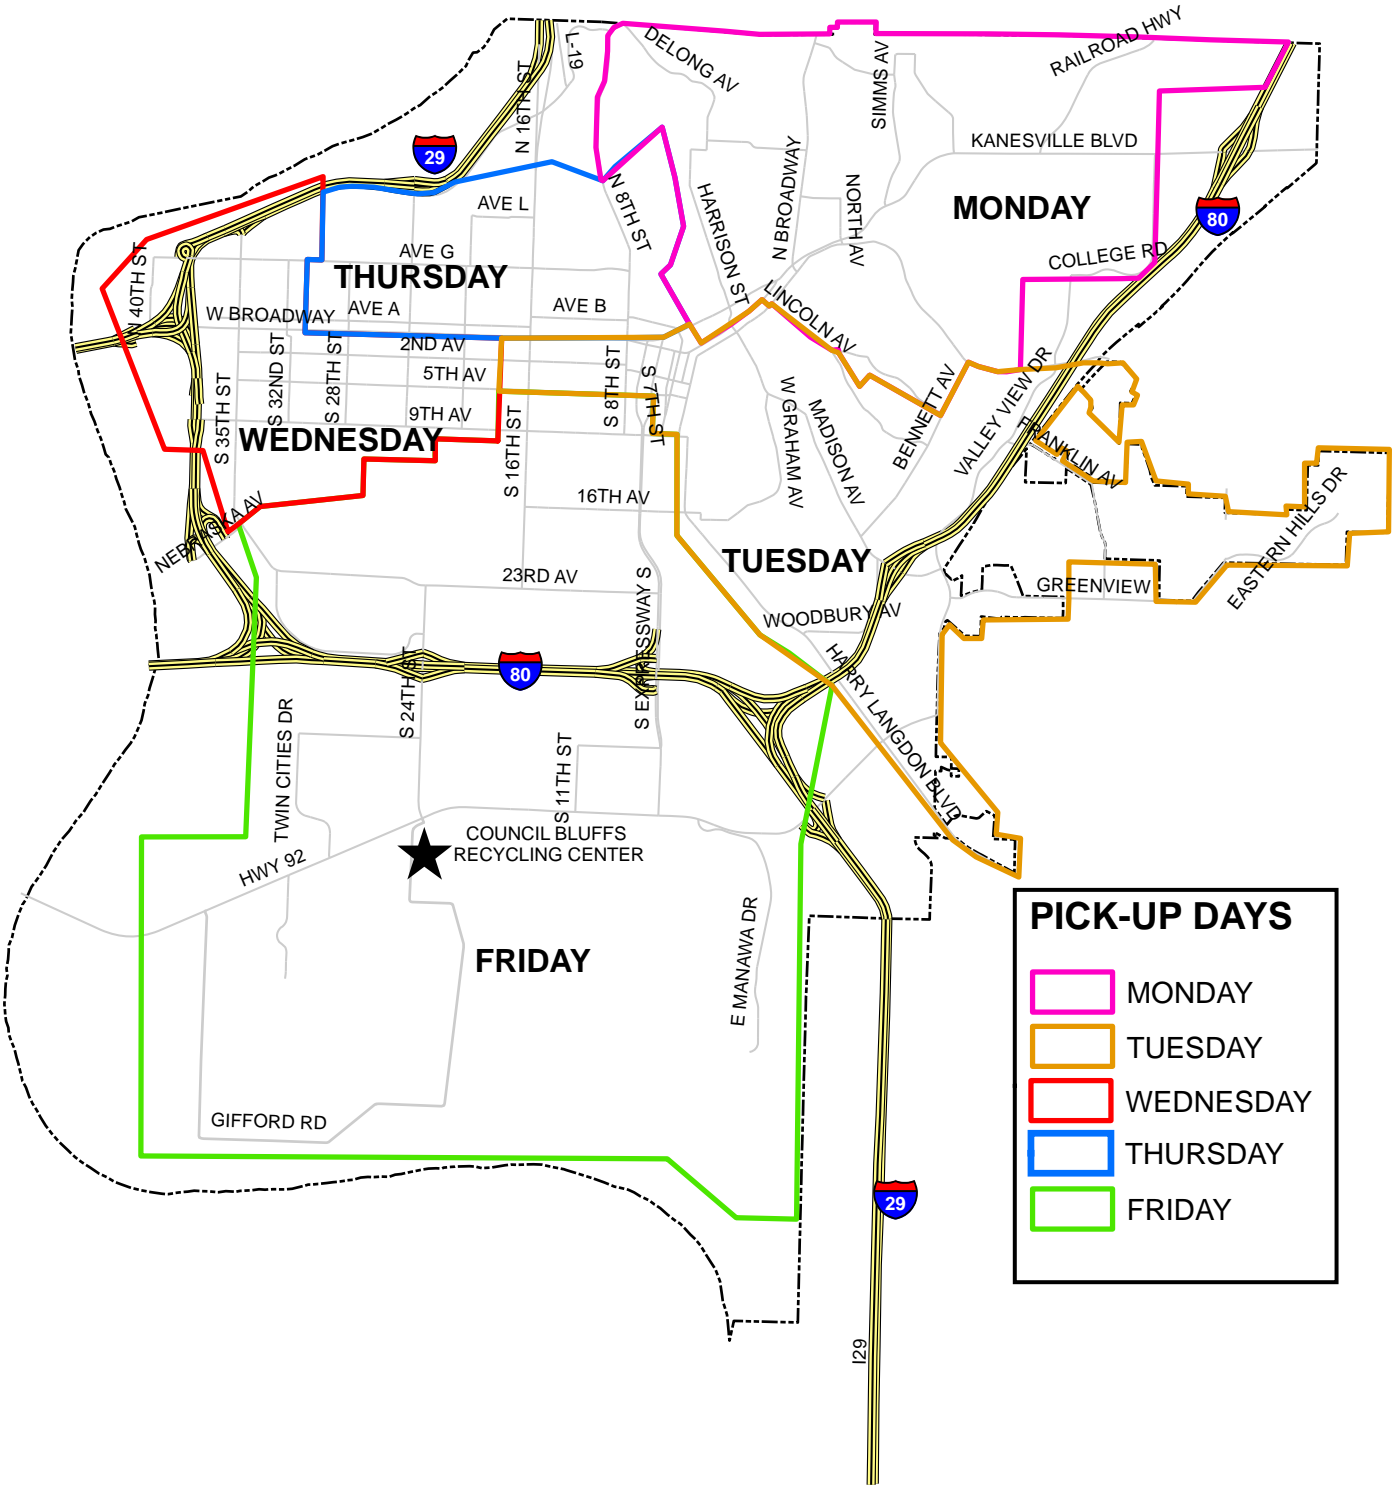

COUNCIL BLUFFS RECYCLING AND TRASH COLLECTION SCHEDULE

PICK-UP DAYS

- MONDAY
- TUESDAY
- WEDNESDAY
- THURSDAY
- FRIDAY